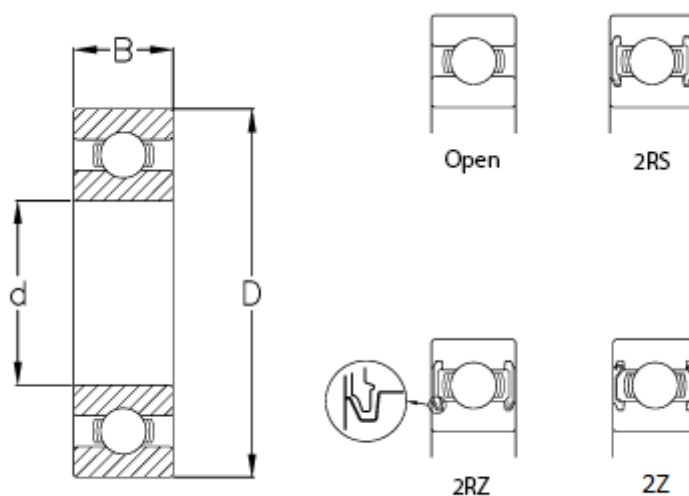

# Data Sheet

Article number: 57960212005507

Description: CeramicSpeed hybrid bearing Insulate sealed  
6324-2RS/CSB

## Measures

B	= 55
Ball grade	= 20
C (KN)	= 208
C0	= 186
d	= 120
D	= 260
Max rpm.	= 1700
Type	= 6324